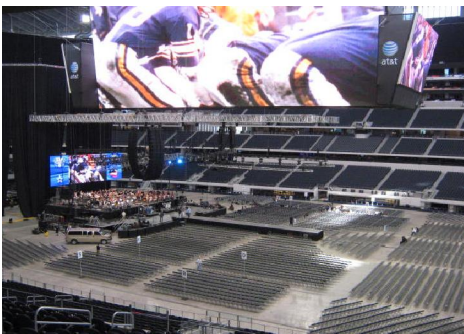

**DFW/IFMA Exclusive VIP Tour
COWBOYS STADIUM REVIEW
Thursday, 9-9-10 @ 6: PM**

Attendees had the opportunity to tour and learn the details of the stadium, executive suites, private bar areas and mechanical systems areas.

Legendary Cowboy's Coach Tom Landry stands guard at the entrance. While attendees view executive areas and the executive suites where the "Jumbo-tron" becomes up close and eye level. The views were spectacular.

View of the stadium and retractable roof was awesome. The Cowboy's locker room was a popular photo spot for all attendees

I want to thank all of you who had the opportunity to join us on this exclusive VIP tour of the Cowboy's Stadium. We look forward to providing you, our members and guests with informative chapter meetings and entertaining tours.